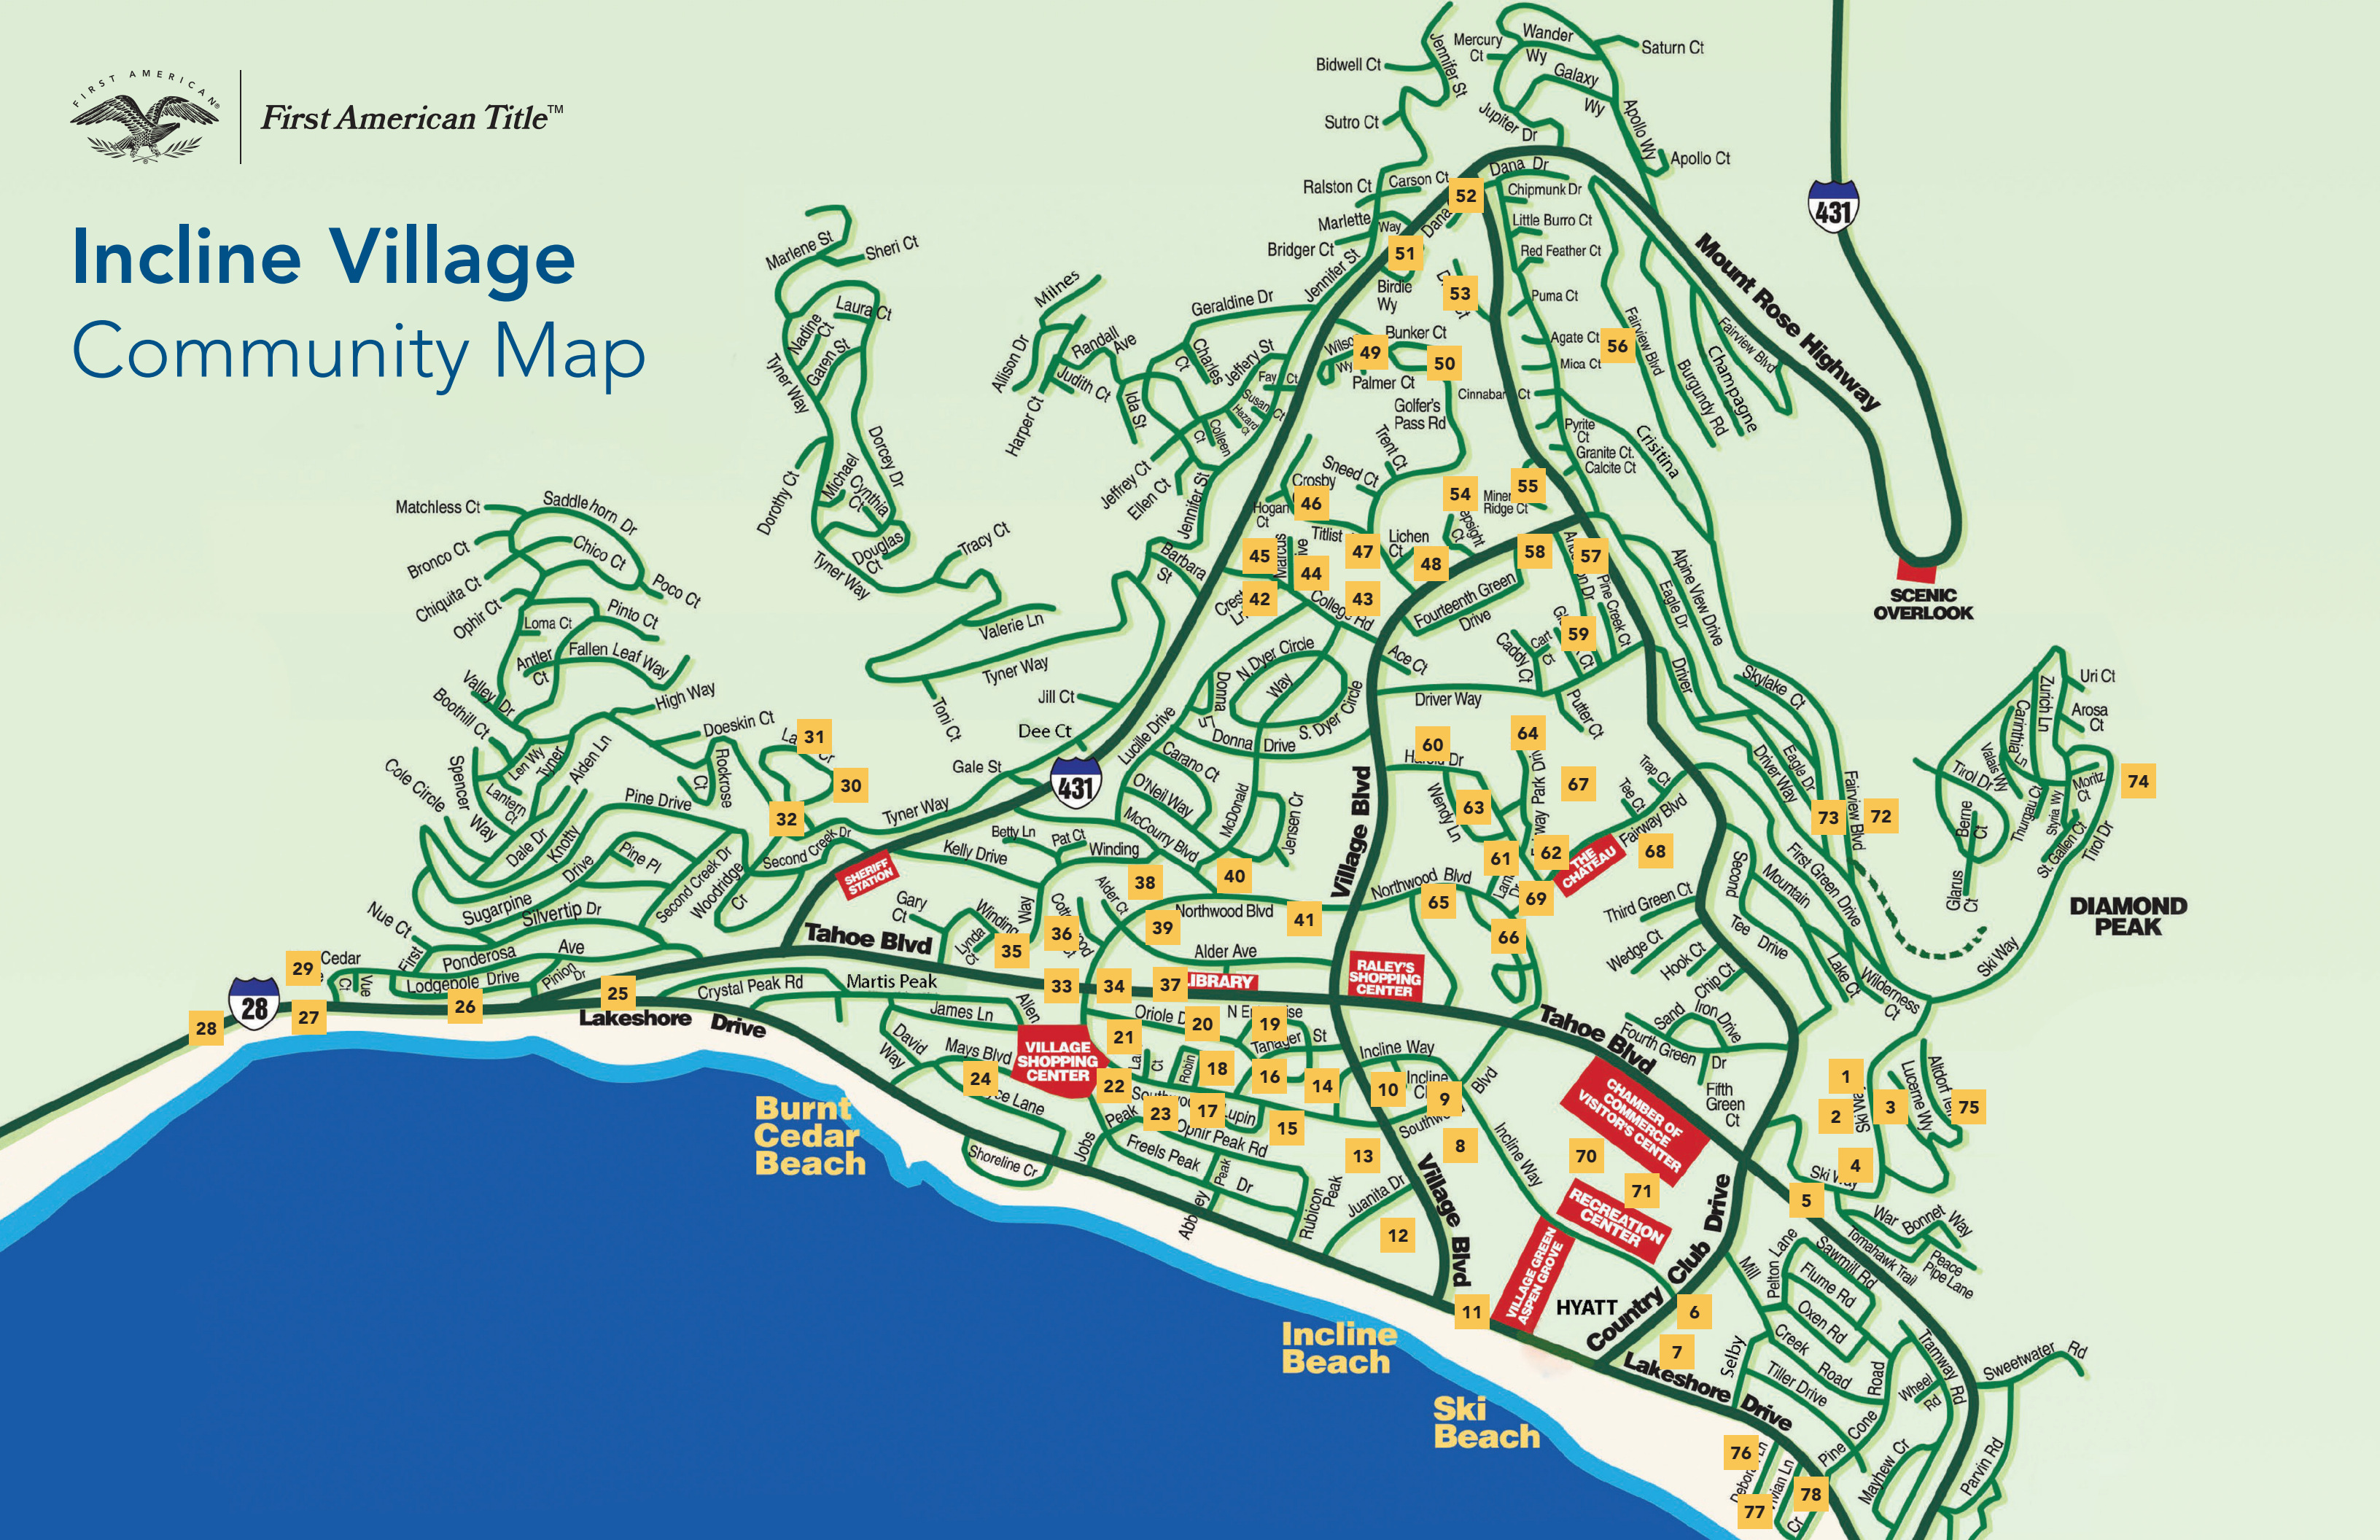

First American Title™

Incline Village Community Map

Community Name	Map Number
Burgundy Hill - 335 Ski Way #291-353	1
Ski Way Ridge - 333 Ski Way #249-290	2
Alpine Terrace - 330 Ski Way	3
Mountain Shadows - 321 Ski Way	4
Diamond Ridge (Sky Way Villas) - 306-320 Ski Way	5
Country Club Estates -220-260 Country Club Dr.	6
Country Club Villas -198 Country Club Dr.	6
Village at Incline -120 Country Club #31-60	6
Country Club Centre - 120 Country Club Dr. #1-30 & 61-66	6
1000 Lakeshore Bl.	7
999 Lakeshore Bl.	7
McCloud - 170 Village #1- 32, 144 Village #33-96, 120 Village #97-160, 947 Incline Way #161- 192, 939 Incline Way #193-224, 931 Incline Way #225-256"	8
Incline Way Unit Owners - 915 Incline Way	8
Tahoe Sierra Pines - 929 Southwood	9
Sierra Bouquet - 915 Southwood	9
Villas At Southwood - 910 Southwood	10
Alta Village (Seacap Villas) 901-907 Southwood, 190-198 Village	10
Vintage at Incline - 900 Southwood & 200 Village	10
Lakeshore Estates - 946 Lakeshore View Ct.	11
Village Estates - 105 Village	12
Village Highlands - 165 Village	12
Skylake - 171 Village Bl.	12
Coeur Du Lac - 136 Juanita Dr.	12
Northshore Estates - 120 Juanita	12
Forest Pines - 123 Juanita Dr.	13
Lodgepole Parque (Alta Village West) - 899 Southwood	13
Southwood Shadows - 878 Southwood	14
L'Ermitage (Forest Flower) - 875 Southwood Bl.	15
Southwood Court - 870 Southwood	16
Heather Glen - 862 Southwood Bl.	16
High Sierra - 861 Southwood Bl.	17
Southwood Homes - 842-846 Southwood; 840 Tanager	18
Creekside East - 845 Southwood Bl.	17
Creekside West - 837 Southwood Bl.	17